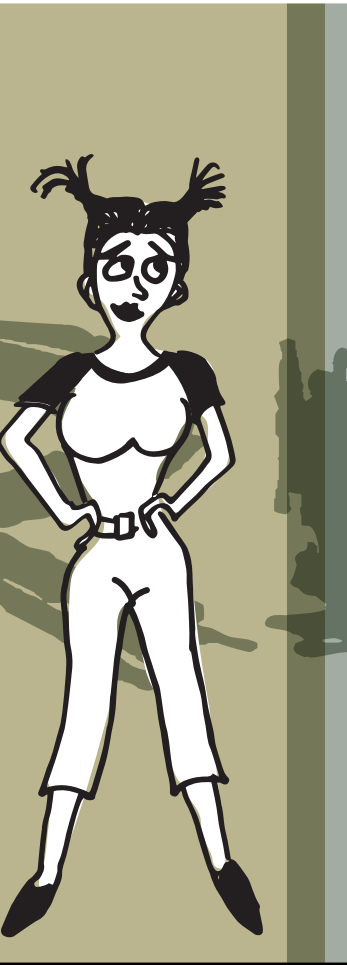

**RIDER
HEIGHT**

5'0" - 5'5"
152cm - 165cm

5'4" - 5'8"
162cm - 173cm

5'7" - 6'0"
170cm - 183cm

5'11" - 6'3"
180cm - 190cm

6'2" - 6'6"
188cm - 198cm

6'5" - 6'8"
196cm - 203cm

**BIKE
SIZE**

38-46cm
XS

50-54cm
SM

52-56cm
MD

54-58cm
LG

58-62cm
XL

60-64cm
XXL